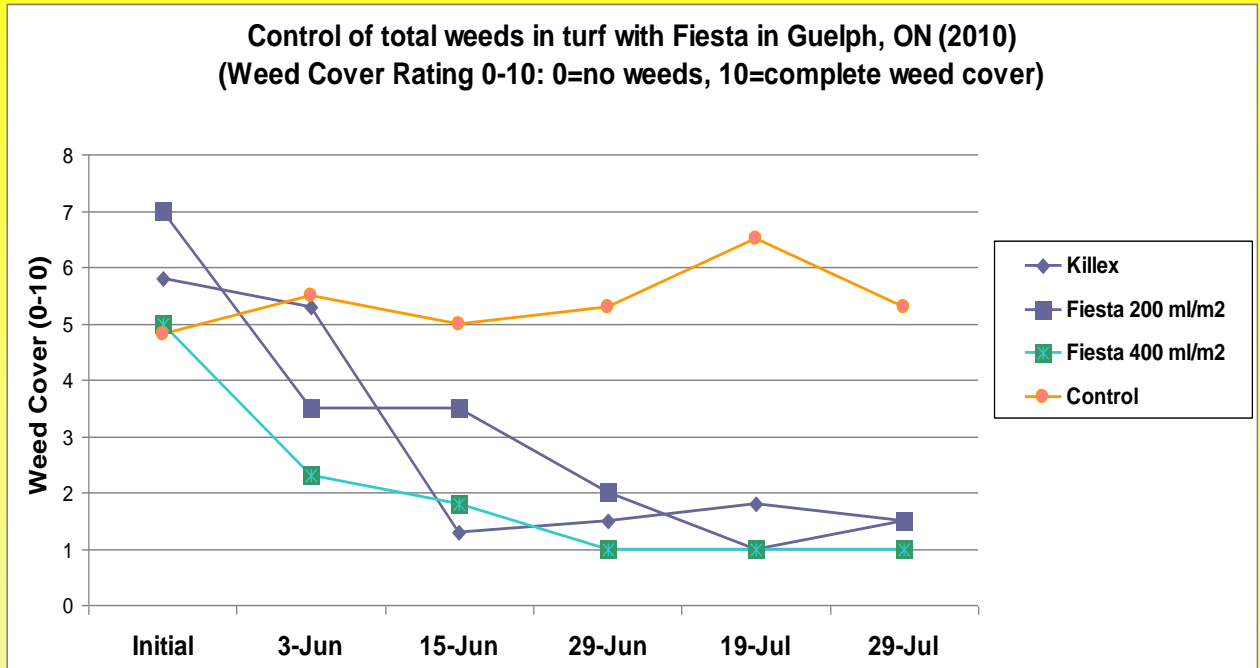

FIESTA®

*Controls broadleaf weeds,
algae and moss in turf*

Application dates: June 1, June 23 and July 14

Label Information:

Active Ingredient: IRON (present as FeHEDTA) 4.43%

Use Instructions:

Mix one part FIESTA with 24 parts water (40 ml in 960 ml of water). Apply the mixed solution at a rate of 200-400 ml/m². Thoroughly spray weeds - Uniform coverage is important. Repeat treatment once in four or more weeks, if necessary. Refer to the product label for complete directions and use restrictions.

Use Sites:

For use on all lawns and turf on rights of way, non-crop areas, golf courses, parks, cemeteries and athletic fields.

For more information contact:

Kevin Falls

Tel: 519-826-7878 ext 250 or 866-613-3336

Engage Agro Corporation

1030 Gordon Street, Guelph, ON, N1G 4X5

www.engageagro.com